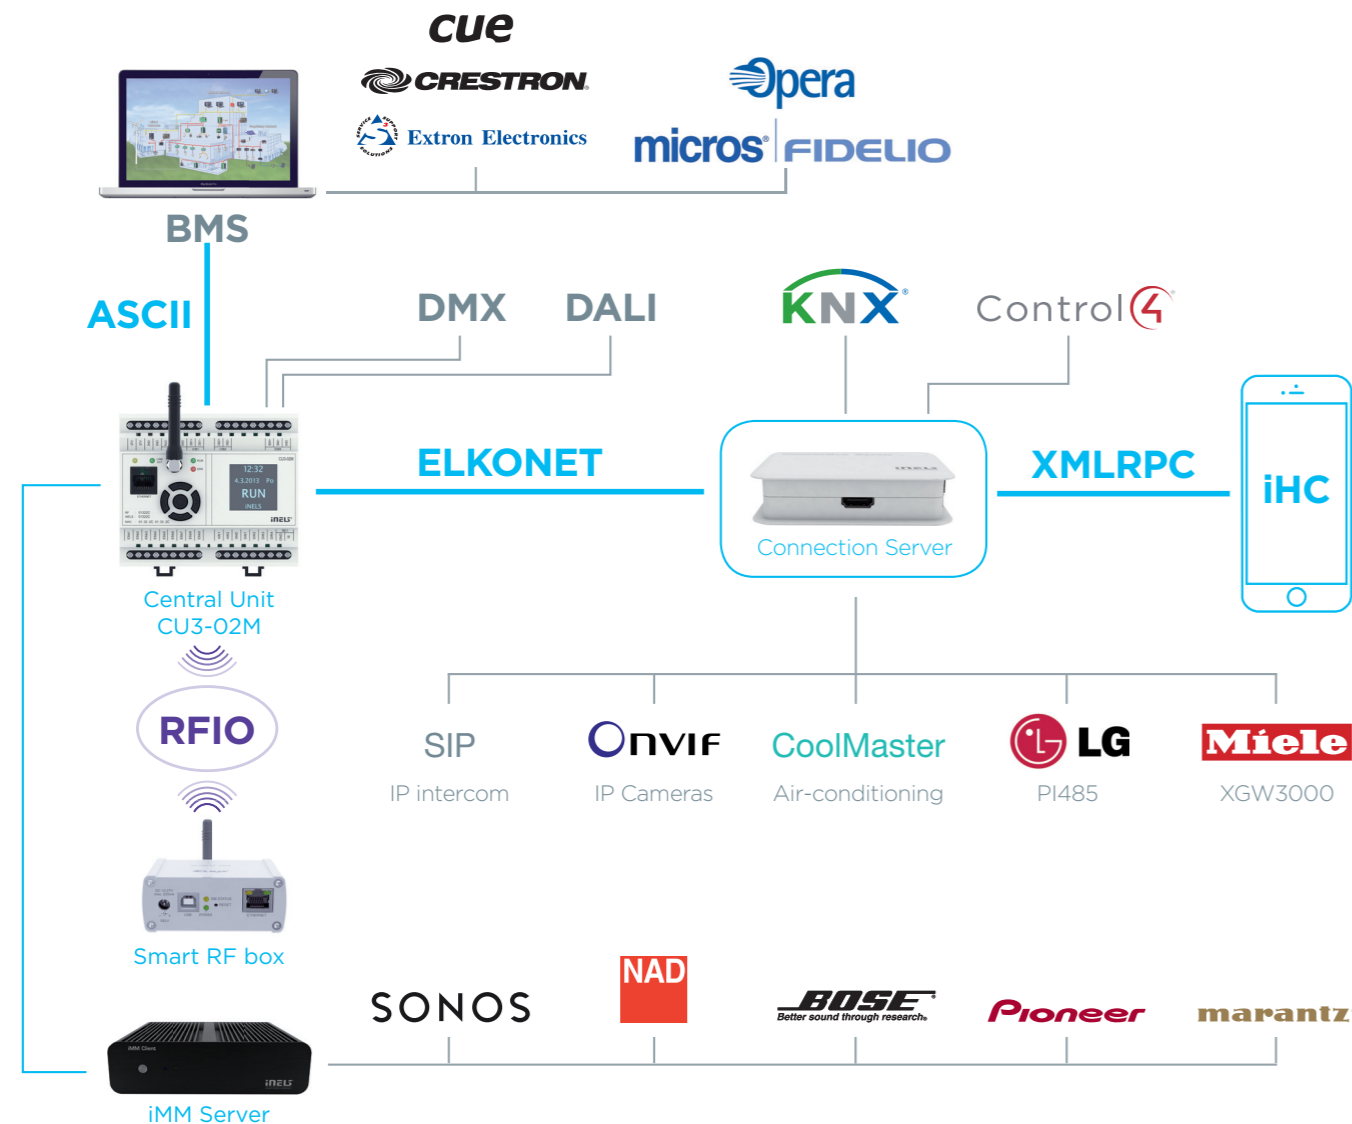

NEWS

3rd party system
integration

Building
management system

Guest room
management system

BUS&RF integration

MIELE@home 2.0

Onvif IP cameras

Smartwatch
iNELS app

Smart Kits

Energy
management

www.inels.com

3rd party system integration

The INELS solution provides the user with a single driver for all technology in the home or building. This gives the customer the option of central and remote monitoring for the entire system. We are able to offer a truly comprehensive solution, integrating more and more protocols, devices and systems.

iMM and Connection Server now support communication with up to eight central units with the iNELS protocol ELKONET. With the combination of topologies and protocols for integration of digital lighting control we can control DALI and DMX eg. Large lighting systems, with up to four thousand lights.

Within the music controls, we have integrated the new Sonos wireless speakers and it is now even easier to play music from a central repository with VoIP solutions, you can use a universal SIP protocol for IP cameras ONVIF for universal use, to control the A / C we turned to the integrated universal CoolMasterNet.