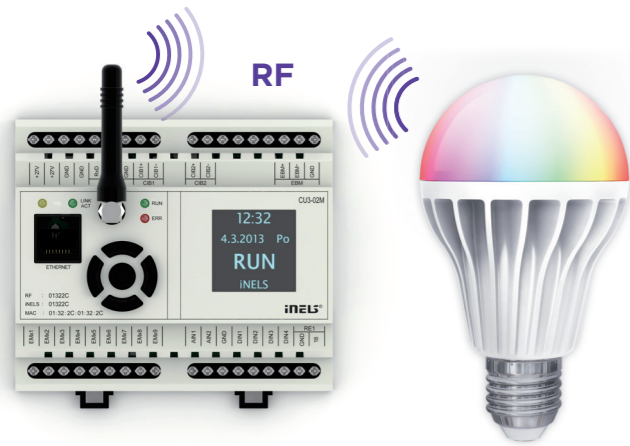

BUS&RF integration

The CU3-02M central unit has the option to control RF Control wireless receivers. This makes it possible to fully combine bus and a wireless system and benefit from it.