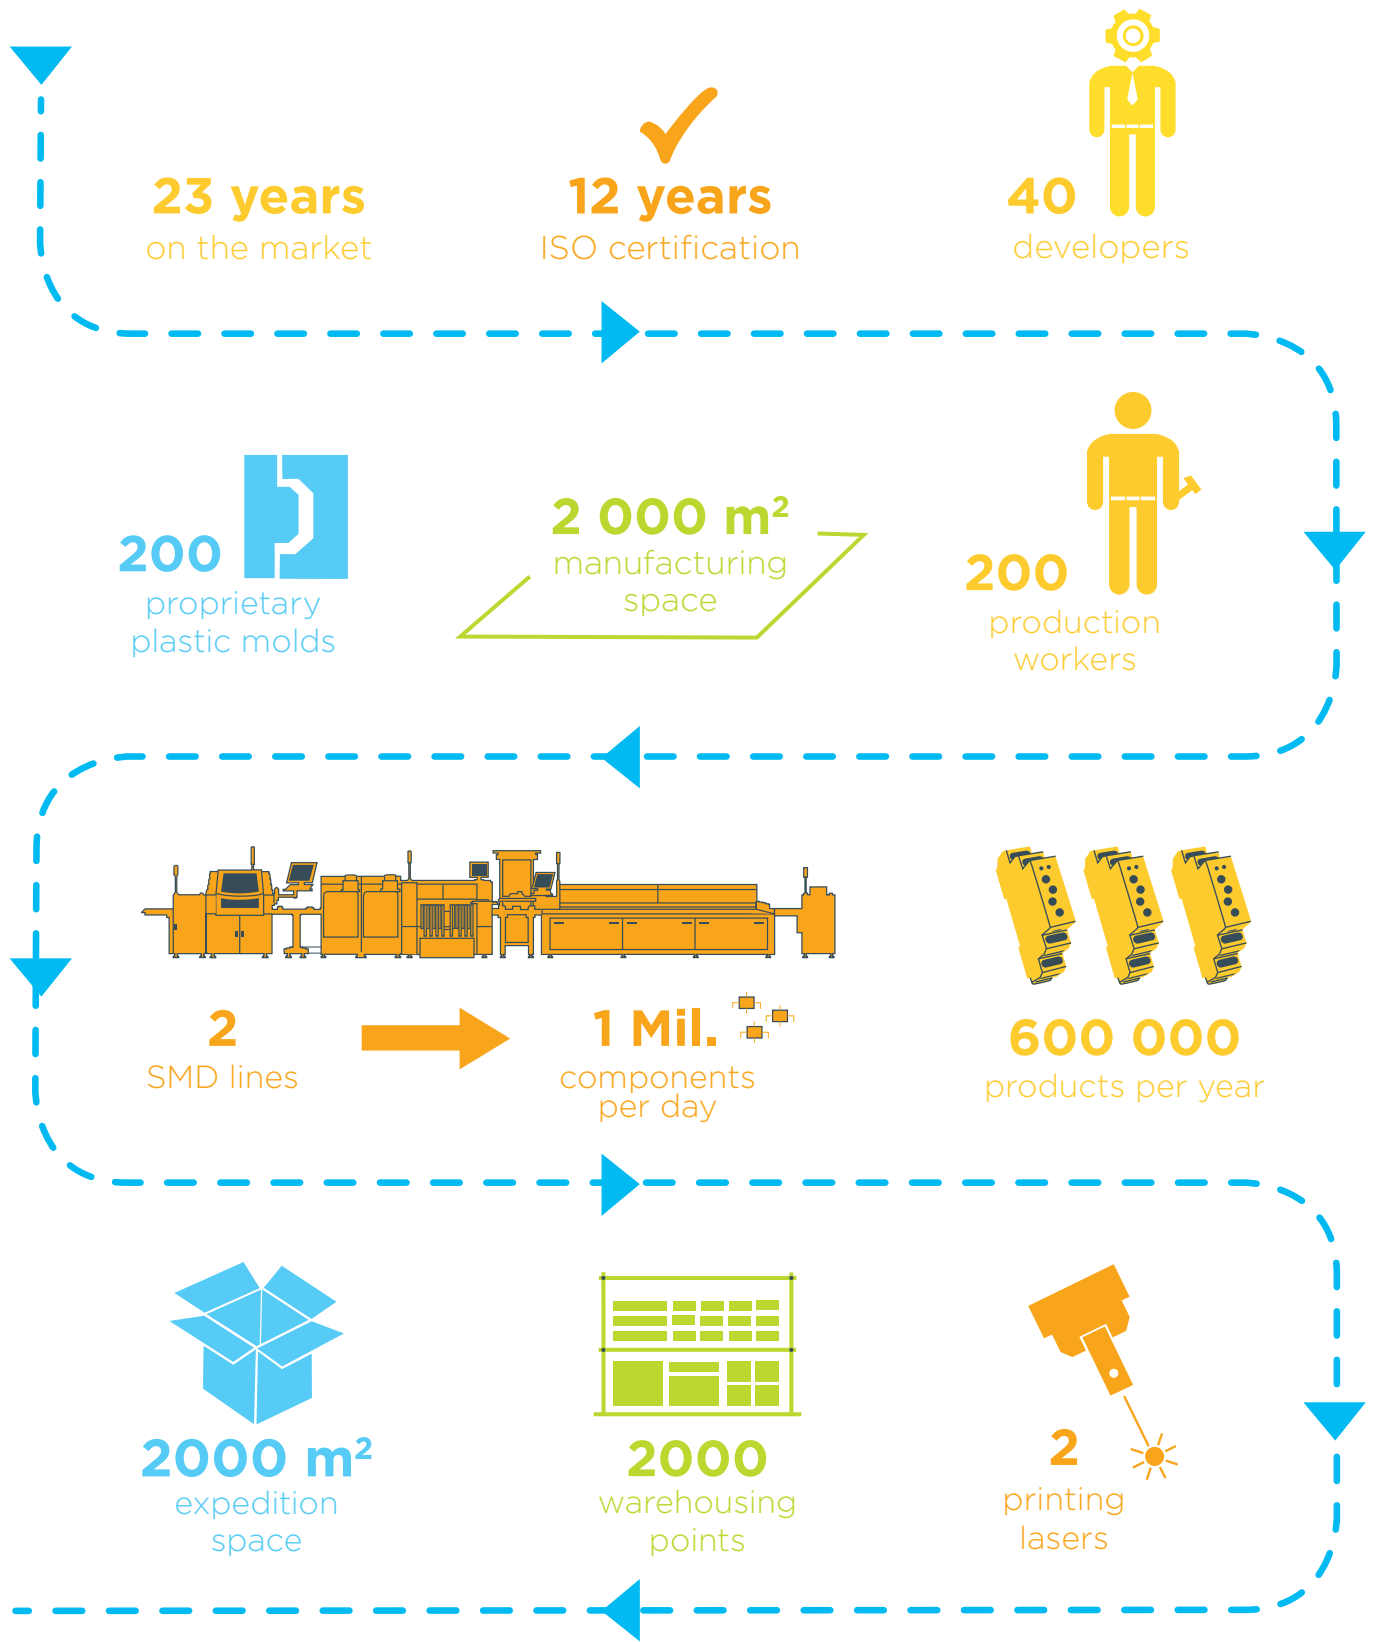

Others just resell

However, we develop and manufacture products ourselves!

Enjoy watching the entire manufacturing process, from developing the product to its expedition in this video.

TOOL FREE
+ 420 800 100 671

E-MAIL
support@inels.com

WEBSITE
www.inels.com