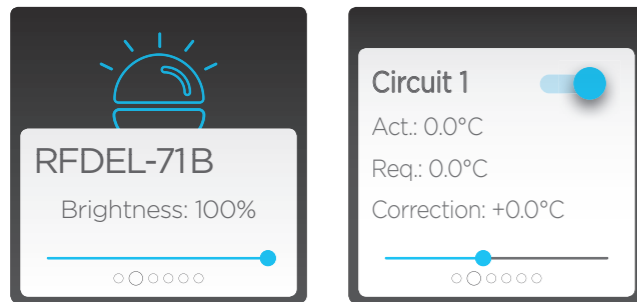

Smartwatch iNELS app

It is a well-known fact that ELKO EP is not afraid to invest in new trends and technologies. One other direction that we are going, is the application called Smart watch or Smartwatch.

The application that combines the Smart Watch and Smart Home is called iNELS HOME CONTROL. Normally a customer's smartphone is able to connect via Bluetooth with their smart watches. The owner can control the lighting in the house, switch appliances, blinds or regulate the heating while fully engaged in other important activities. The application is designed for watches supporting the Android operating system.

iNELS Home Control

The iNELS intelligent electrical installation system controls everything from heating regulation and air-conditioning, lighting, blinds and other appliances to securing your home and protecting your property. With iNELS, you always keep an eye on your home. Anytime, wherever... All technologies are controlled directly from this application, whether you are connected in a home network (LAN) or you are using mobile data while on the go.

Smart Kits Do Your Smart Home Yourself

www.inelskits.com

It's the revolution in housing. We introduced new product kits to the market (smart and wireless), through which each house can easily become a smart house. The Smart Kit is set as a starter package for Smart Homes. The actual implementation will entertain every playful family!

Usage brings modernization, comfort and significant savings that can in many cases add up to 30% per year. Kits are divided by Theme, for example, remote control of heating, lighting, music player and Internet radio.

Energy management